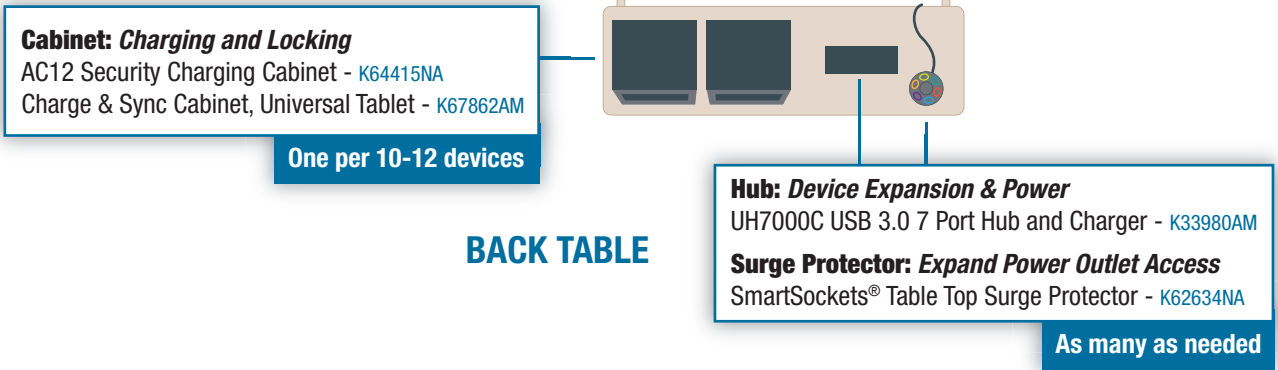

Media Center

BACK TABLE