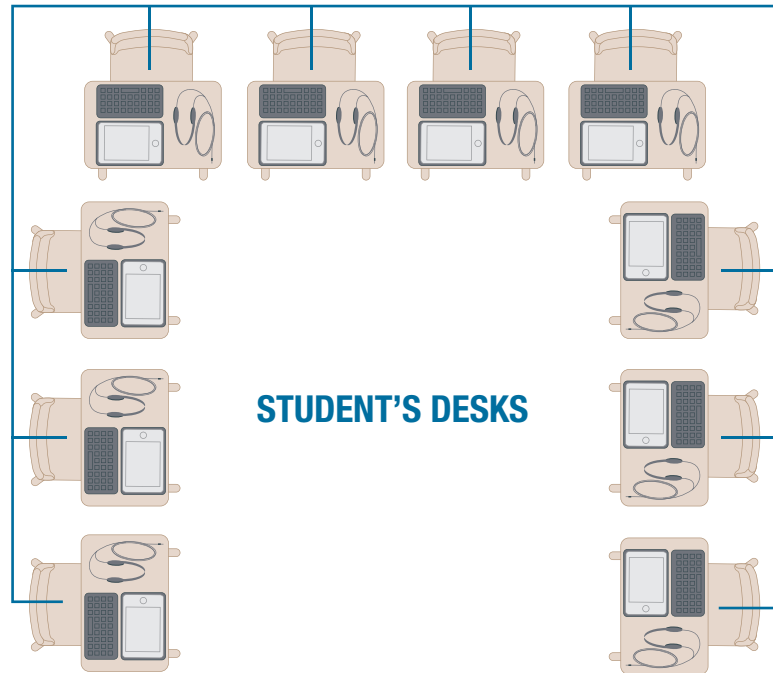

iPad Classroom

Cabinet: Charging and Locking

Charge & Sync Cabinet, Universal Tablet - [K67862AM](#)

One per 10 iPads

BACK TABLE

Hub: Device Expansion & Power

UH7000C USB 3.0 7 Port Hub and Charger - [K33980AM](#)

Surge Protector: Expand Power Outlet Access

SmartSockets® Table Top Surge Protector - [K62634NA](#)

As many as needed

STUDENT'S DESKS

Cases: Protection and Portability

BlackBelt™ Rugged Case with Screen Protector for iPad 9.7" - [K97703WW](#)

SafeGrip™ Rugged Case and Stand for iPad Air 2 - [K97363WW](#)

Keyboard: Type with Ease

Wired Keyboard for iPad with Lightning Connector - [K72447WW](#)

Headphones/Headsets: Clear and Comfortable

Hi-Fi Headphones with Mic - [K33323WW](#)

Hi-Fi Headphones - [K33137](#)

One per iPad