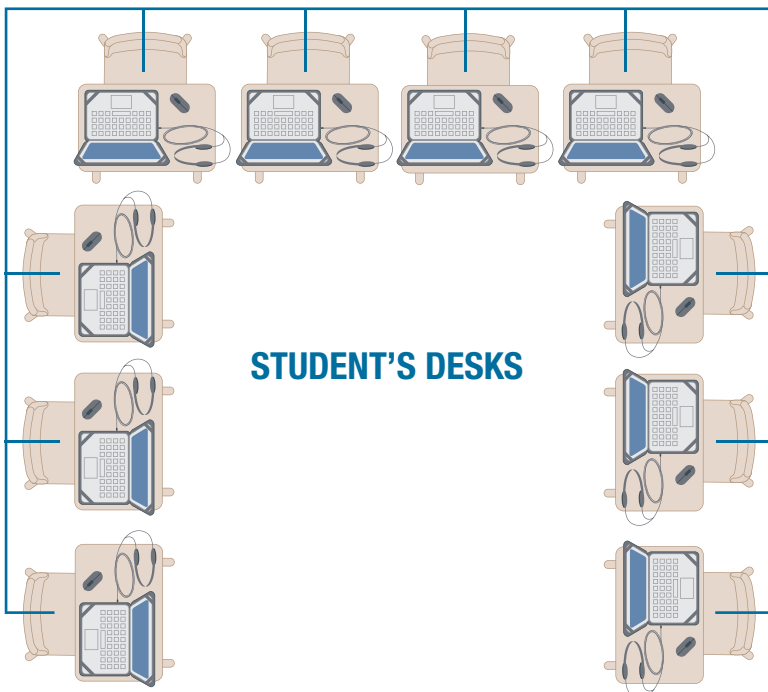

SmartFit® Conform™ Back Rest - [K60412WW](#)

One per classroom

Chromebook Classroom

Cabinet: Charging and Locking
AC12 Security Charging Cabinet - K64415NA

One per 12 Chromebooks

BACK TABLE

Hub: Device Expansion & Power
UH7000C USB 3.0 7 Port Hub and Charger - K33980AM

Surge Protector: Expand Power Outlet Access
SmartSockets® Table Top Surge Protector - K62634NA

As many as needed

STUDENT'S DESKS

Cases/Sleeves: Protection and Portability
LS510 Portfolio for 11.6" Chromebook - K64417WW
Universal Sleeve for 11" - K62609WW
LS410 Chromebook Sleeve - K62843US