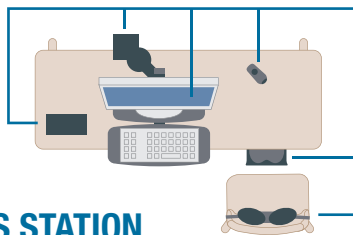

4K LCD Monitor

TEACHER'S STATION

Sit/Stand Workstations: *Ergonomic Comfort*

SmartFit® Column Mount Monitor Arm - [K60903US](#)

SmartFit® Extended Monitor Arm Mount - [K60904USF](#)

SmartFit® Sit/Stand Workstation - [K55792WW](#)