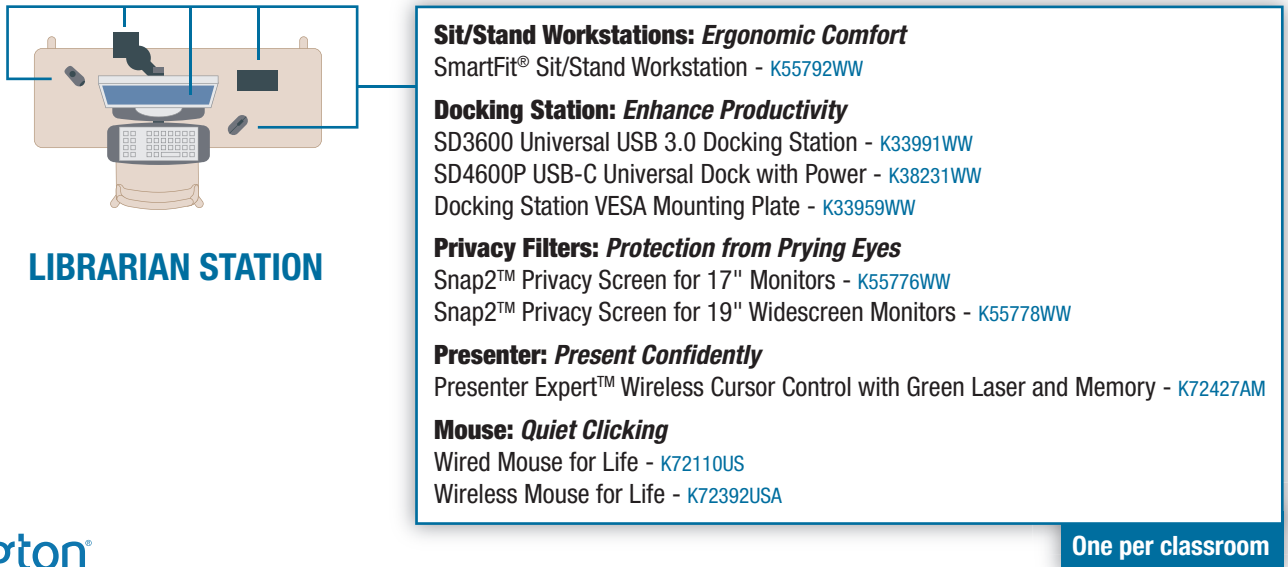

LIBRARIAN STATION