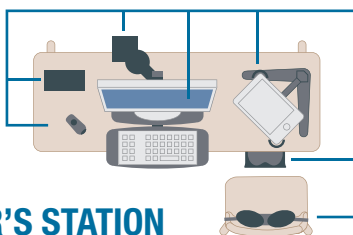

TEACHER'S STATION

Tablet Projection Stand: A Smarter Way to Present

Tablet Projection Stand - [K97447WW](#)

Sit/Stand Workstations: Ergonomic Comfort

SmartFit® Sit/Stand Workstation - [K55792WW](#)

Presenter: Present Confidently

Presenter Expert™ Wireless Cursor Control with Green Laser and Memory - [K72427AMA](#)

Docking Station: Enhance Productivity

SD3600 Universal USB 3.0 Docking Station - [K33991WW](#)

SD4600P USB-C Universal Dock with Power - [K38231WW](#)

Docking Station VESA Mounting Plate - [K33959WW](#)

Privacy Filters: Protection from Prying Eyes

Snap2™ Privacy Screen for 17" Monitors - [K55776WW](#)

Snap2™ Privacy Screen for 19" Widescreen Monitors - [K55778WW](#)

Footrest: Ergonomic Comfort

SoleSaver Footrest - [K56152US](#)

Backrest: Ergonomic Comfort

SmartFit® Conform™ Back Rest - [K60412WW](#)

One per classroom