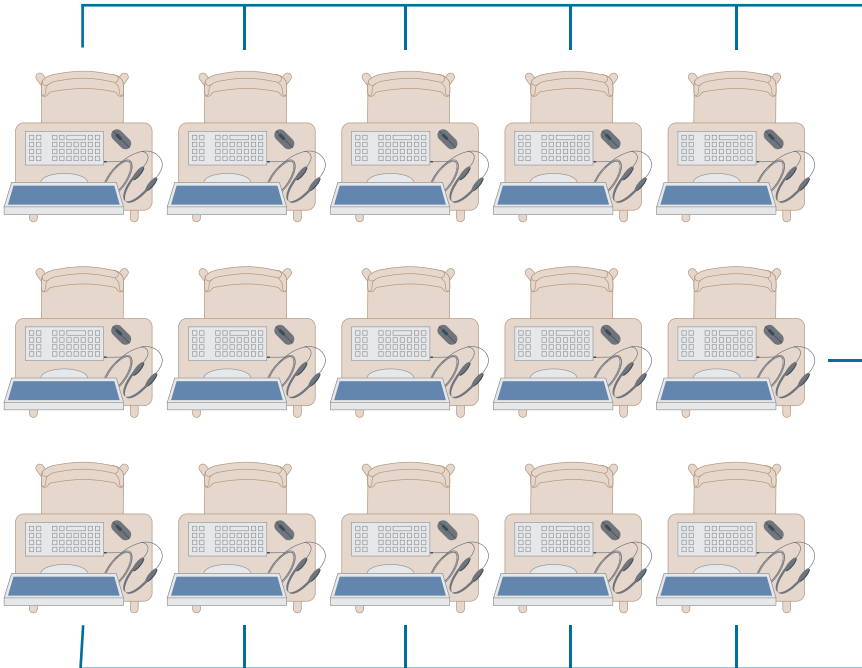

PC Based Lab

BACK TABLE

Hub: *Device Expansion & Power*

UH7000C USB 3.0 7 Port Hub and Charger - [K33980AM](#)

Surge Protector: *Expand Power Outlet Access*

SmartSockets® Table Top Surge Protector - [K62634NA](#)

As many as needed

STUDENT'S DESKS

Headphones/Headsets: *Clear and Comfortable*

Hi-Fi Headphones with Mic - [K33323WW](#)

Hi-Fi Headphones - [K33137](#)

Mouse: *Quiet Clicking*

Wired Mouse for Life - [K72110US](#)

Wireless Mouse for Life - [K72392USA](#)

Keyboard and Mouse Sets: *Navigate with Ease*

Keyboard for Life Wired Desktop Set - [K72436AM](#)

Keyboard for Life Wireless Desktop Set - [K75231US](#)

Privacy Screen: *Blue Light Prevention*

Privacy Screen for 20" Monitor - [K55796WW](#)

One per device