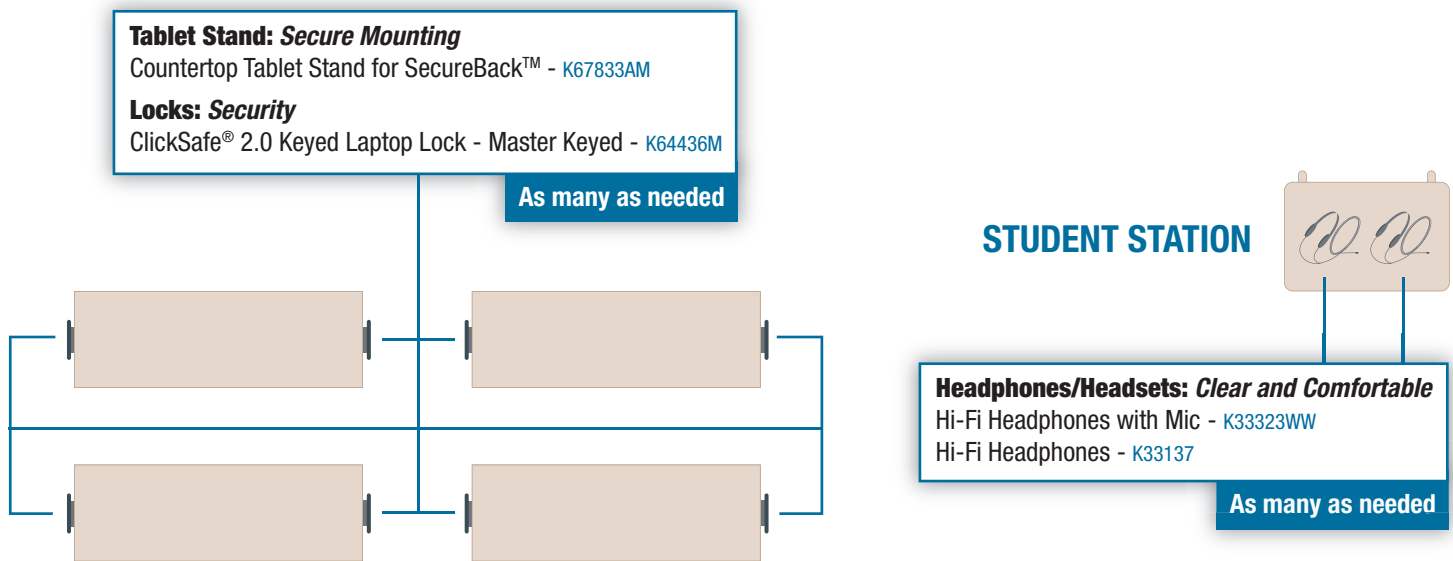

BOOK STACKS

STUDENT STATION