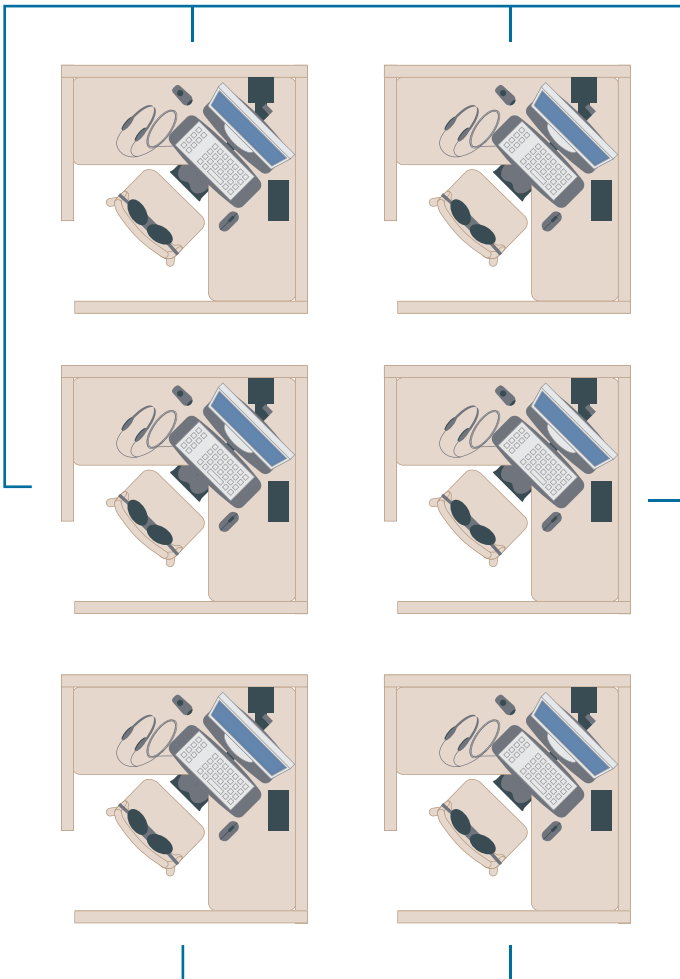

Admin Office and Front Office

Cabinet: Charging and Locking

AC12 Security Charging Cabinet - [K64415NA](#)
Charge & Sync Cabinet, Universal Tablet - [K67862AM](#)

One per 10-12 devices

BACK TABLE

Hub: Device Expansion & Power

UH7000C USB 3.0 7 Port Hub and Charger - [K33980AM](#)

Surge Protector: Expand Power Outlet Access

SmartSockets® Table Top Surge Protector - [K62634NA](#)

As many as needed

WORK STATIONS

Headphones/Headsets: Clear and Comfortable

Hi-Fi Headphones with Mic - [K33323WW](#)

Hi-Fi Headphones - [K33137](#)

Sit/Stand Workstations: Ergonomic Comfort

SmartFit® Column Mount Monitor Arm - [K60903US](#)

SmartFit® Extended Monitor Arm Mount - [K60904USF](#)

SmartFit® Sit/Stand Workstation - [K55792WW](#)

Keyboard and Mouse Sets: Navigate with Ease

Keyboard for Life Wired Desktop Set - [K72436AM](#)

Keyboard for Life Wireless Desktop Set - [K75231US](#)

Docking Station: Enhance Productivity

SD3600 Universal USB 3.0 Docking Station - [K33991WW](#)

SD4600P USB-C Universal Dock with Power - [K38231WW](#)

Docking Station VESA Mounting Plate - [K33959WW](#)

Presenter: Present Confidently

Presenter Expert™ Wireless Cursor Control

with Green Laser and Memory - [K72427AM](#)

Privacy Filters: Protection from Prying Eyes

Snap2™ Privacy Screen for 17" Monitors - [K55776WW](#)

Snap2™ Privacy Screen for 19" Widescreen Monitors - [K55778WW](#)

Footrest: Ergonomic Comfort

SoleSaver Footrest - [K56152US](#)

Backrest: Ergonomic Comfort

SmartFit® Conform™ Back Rest - [K60412WW](#)

One per work station

FRONT DESK

Keyboard: Type with Ease

Wired Keyboard for iPad with Lightning Connector - [K72447WW](#)

Tablet Stand: Secure Mounting

Countertop Tablet Stand for SecureBack™ - [K67833AM](#)

Locks: Security

ClickSafe® 2.0 Keyed Laptop Lock - Master Keyed - [K64436M](#)

As many as needed