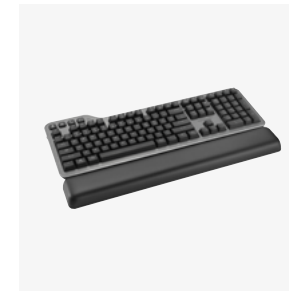

MK7500F QUIETTYPE™ PRO SILENT MECHANICAL KEYBOARD WITH MEETING CONTROLS

Provides responsive keys, a quiet typing experience, n-key roll over (NKRO), and universal compatibility for macOS.

K72201US