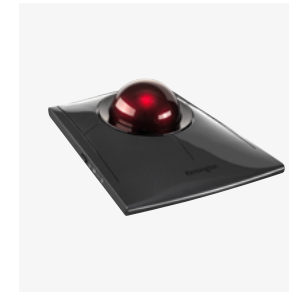

Security

SAFEDOME™ CABLE LOCK FOR iMAC® 24"

The sleek, sturdy metal housing has been tested against the most rigorous and thorough standards in the industry, and can be quickly and easily attached to the iMac stand. No tools required.

K68995WW

SA240 PRIVACY SCREEN FOR APPLE iMAC 24"

Provides an exact fit to frame, and a webcam notch that ensures an unhindered video conferencing experience—while also protecting the iMac 24" screen from scratches and damage.

K55170WW

Input

SLIMBLADE™ PRO TRACKBALL

Precision, comfort, and wireless convenience in an advanced controller offering sleek, ergonomic design and dual-hand ambidextrous control.

K72080WW

EXPERT MOUSE® WIRELESS TRACKBALL