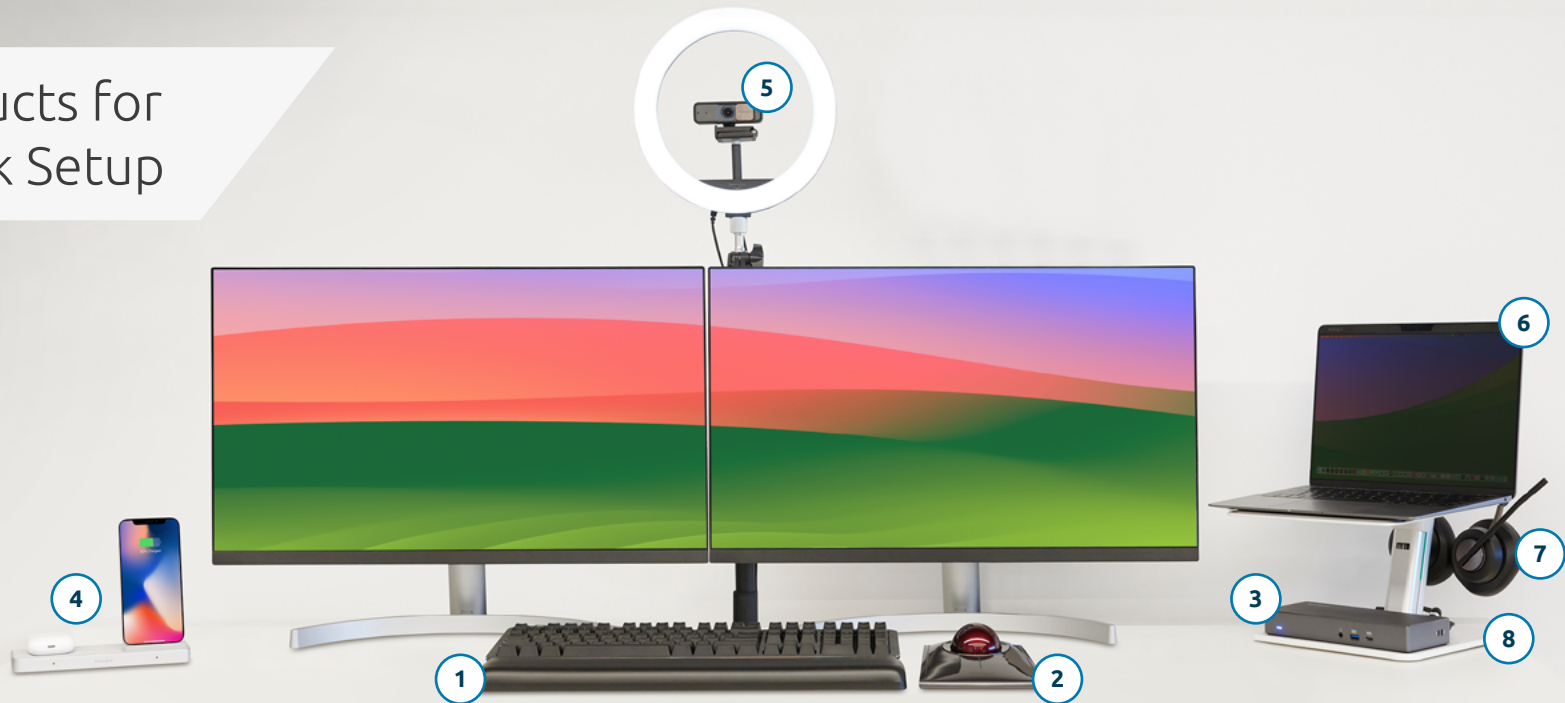

Best Products for a Mac Desk Setup

1 MK7500F QUIETTYPE™ PRO SILENT MECHANICAL KEYBOARD WITH MEETING CONTROLS

Provides responsive keys, a quiet typing experience, n-key roll over (NKRO), and full compatibility for macOS.

K72201US

2 SLIMBLADE™ PRO TRACKBALL

Precision, comfort, and wireless convenience in an advanced controller offering sleek, ergonomic design and dual-hand ambidextrous control.

K72080WW

5 L1000 BICOLOR RING LIGHT, WITH W2050 PRO 1080P WEBCAM

L1000 Ring Light is a feature-rich lighting solution for quickly enhancing the way you look on video calls. The W2050 Auto Focus Webcam provides a wide field of view to accommodate multiple participants and delivers high-quality video (1080p @ 30fps).

*Products sold separately.

L1000 Ring Light **K81176WW**

W2050 Pro Webcam **K87653WW**

6 MAGPRO™ ELITE MAGNETIC PRIVACY SCREEN FILTERS FOR MACBOOK AIR AND MACBOOK PRO

Seamlessly attaches to the MacBook Air and MacBook Pro magnetic frame - easy to attach and remove.

13" MacBook Air (M2) **K58374WW**

15" MacBook Air (M2) **K58306WW**

14" MacBook Pro **K58370WW**

16" MacBook Pro **K58371WW**

3 SD4781P USB-C® 4K DOCKING STATION WITH 100W PD

Dual 4K Video via HDMI® 2.0 and DP++ 1.2. Four video ports allow you to select between HDMI® 2.0 and DP++ 1.2 without the need for cumbersome adapters. Supports M1/M2/M3 Macbooks with dual displays.

K33603NA

7 H3000 BLUETOOTH® OVER-EAR HEADSET

Tailored to meet the demanding needs of today's office and remote working environments, Kensington's H3000 Bluetooth® Headset delivers an immersive and focused experience, the wireless freedom to roam, and superior sound technology.

K83452WW

4 STUDIOCADDY™ WITH QI WIRELESS CHARGING FOR APPLE DEVICES

Supports your entire Apple ecosystem. Qi wireless charging for iPhone and AirPods and additional USB charging ports for iPad, iPad Pro and Apple Watch (charging cables not included).

K59090WW

8 SMARTVIEW™ ORGANIZING LAPTOP RISER

The SmartView™ Organizing Laptop Riser is an all-in-one solution to manage your MacBook setup up to 16".

K50825WW