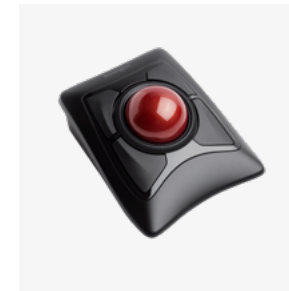

K68995WW

SA240 PRIVACY SCREEN FOR APPLE iMAC 24"

Provides an exact fit to frame, and a webcam notch that ensures an unhindered video conferencing experience—while also protecting the iMac 24" screen from scratches and damage.

K55170WW

Input

SLIMBLADE™ PRO TRACKBALL

Precision, comfort, and wireless convenience in an advanced controller offering sleek, ergonomic design and dual-hand ambidextrous control.

K72080WW

EXPERT MOUSE® WIRELESS TRACKBALL